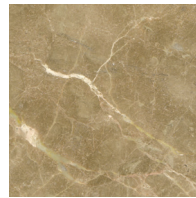

SPECIALTY STONE

Dueto
(Quartzite)

Grey/Beige
(Onyx)

Honey
(Onyx)

Taj Mahal
(Quartzite)

TRAVERTINE

Travertine
Classic Beige

Travertine
Noce

MARBLE

Crema Marfil

Dark Emperador

Istan Light Emperador

White Carrara

Quartzite and Onyx are natural products. They contain natural concentrations of crystals, pits and veins that are likely to be present in sections of the slab(s) used to produce your countertops, therefore samples as well as slabs will vary. It is not possible to guarantee that a sample will be identical to the slab(s) used to produce your countertops. Please understand that Wisenbaker Builder Services uses the highest quality of stone available when selecting slabs. Wisenbaker will not provide compensation for the natural variations of stone. Seam locations will vary according to the size of the slab and the countertop layout. Seams can be seen and felt. No two installations will ever be exactly the same.